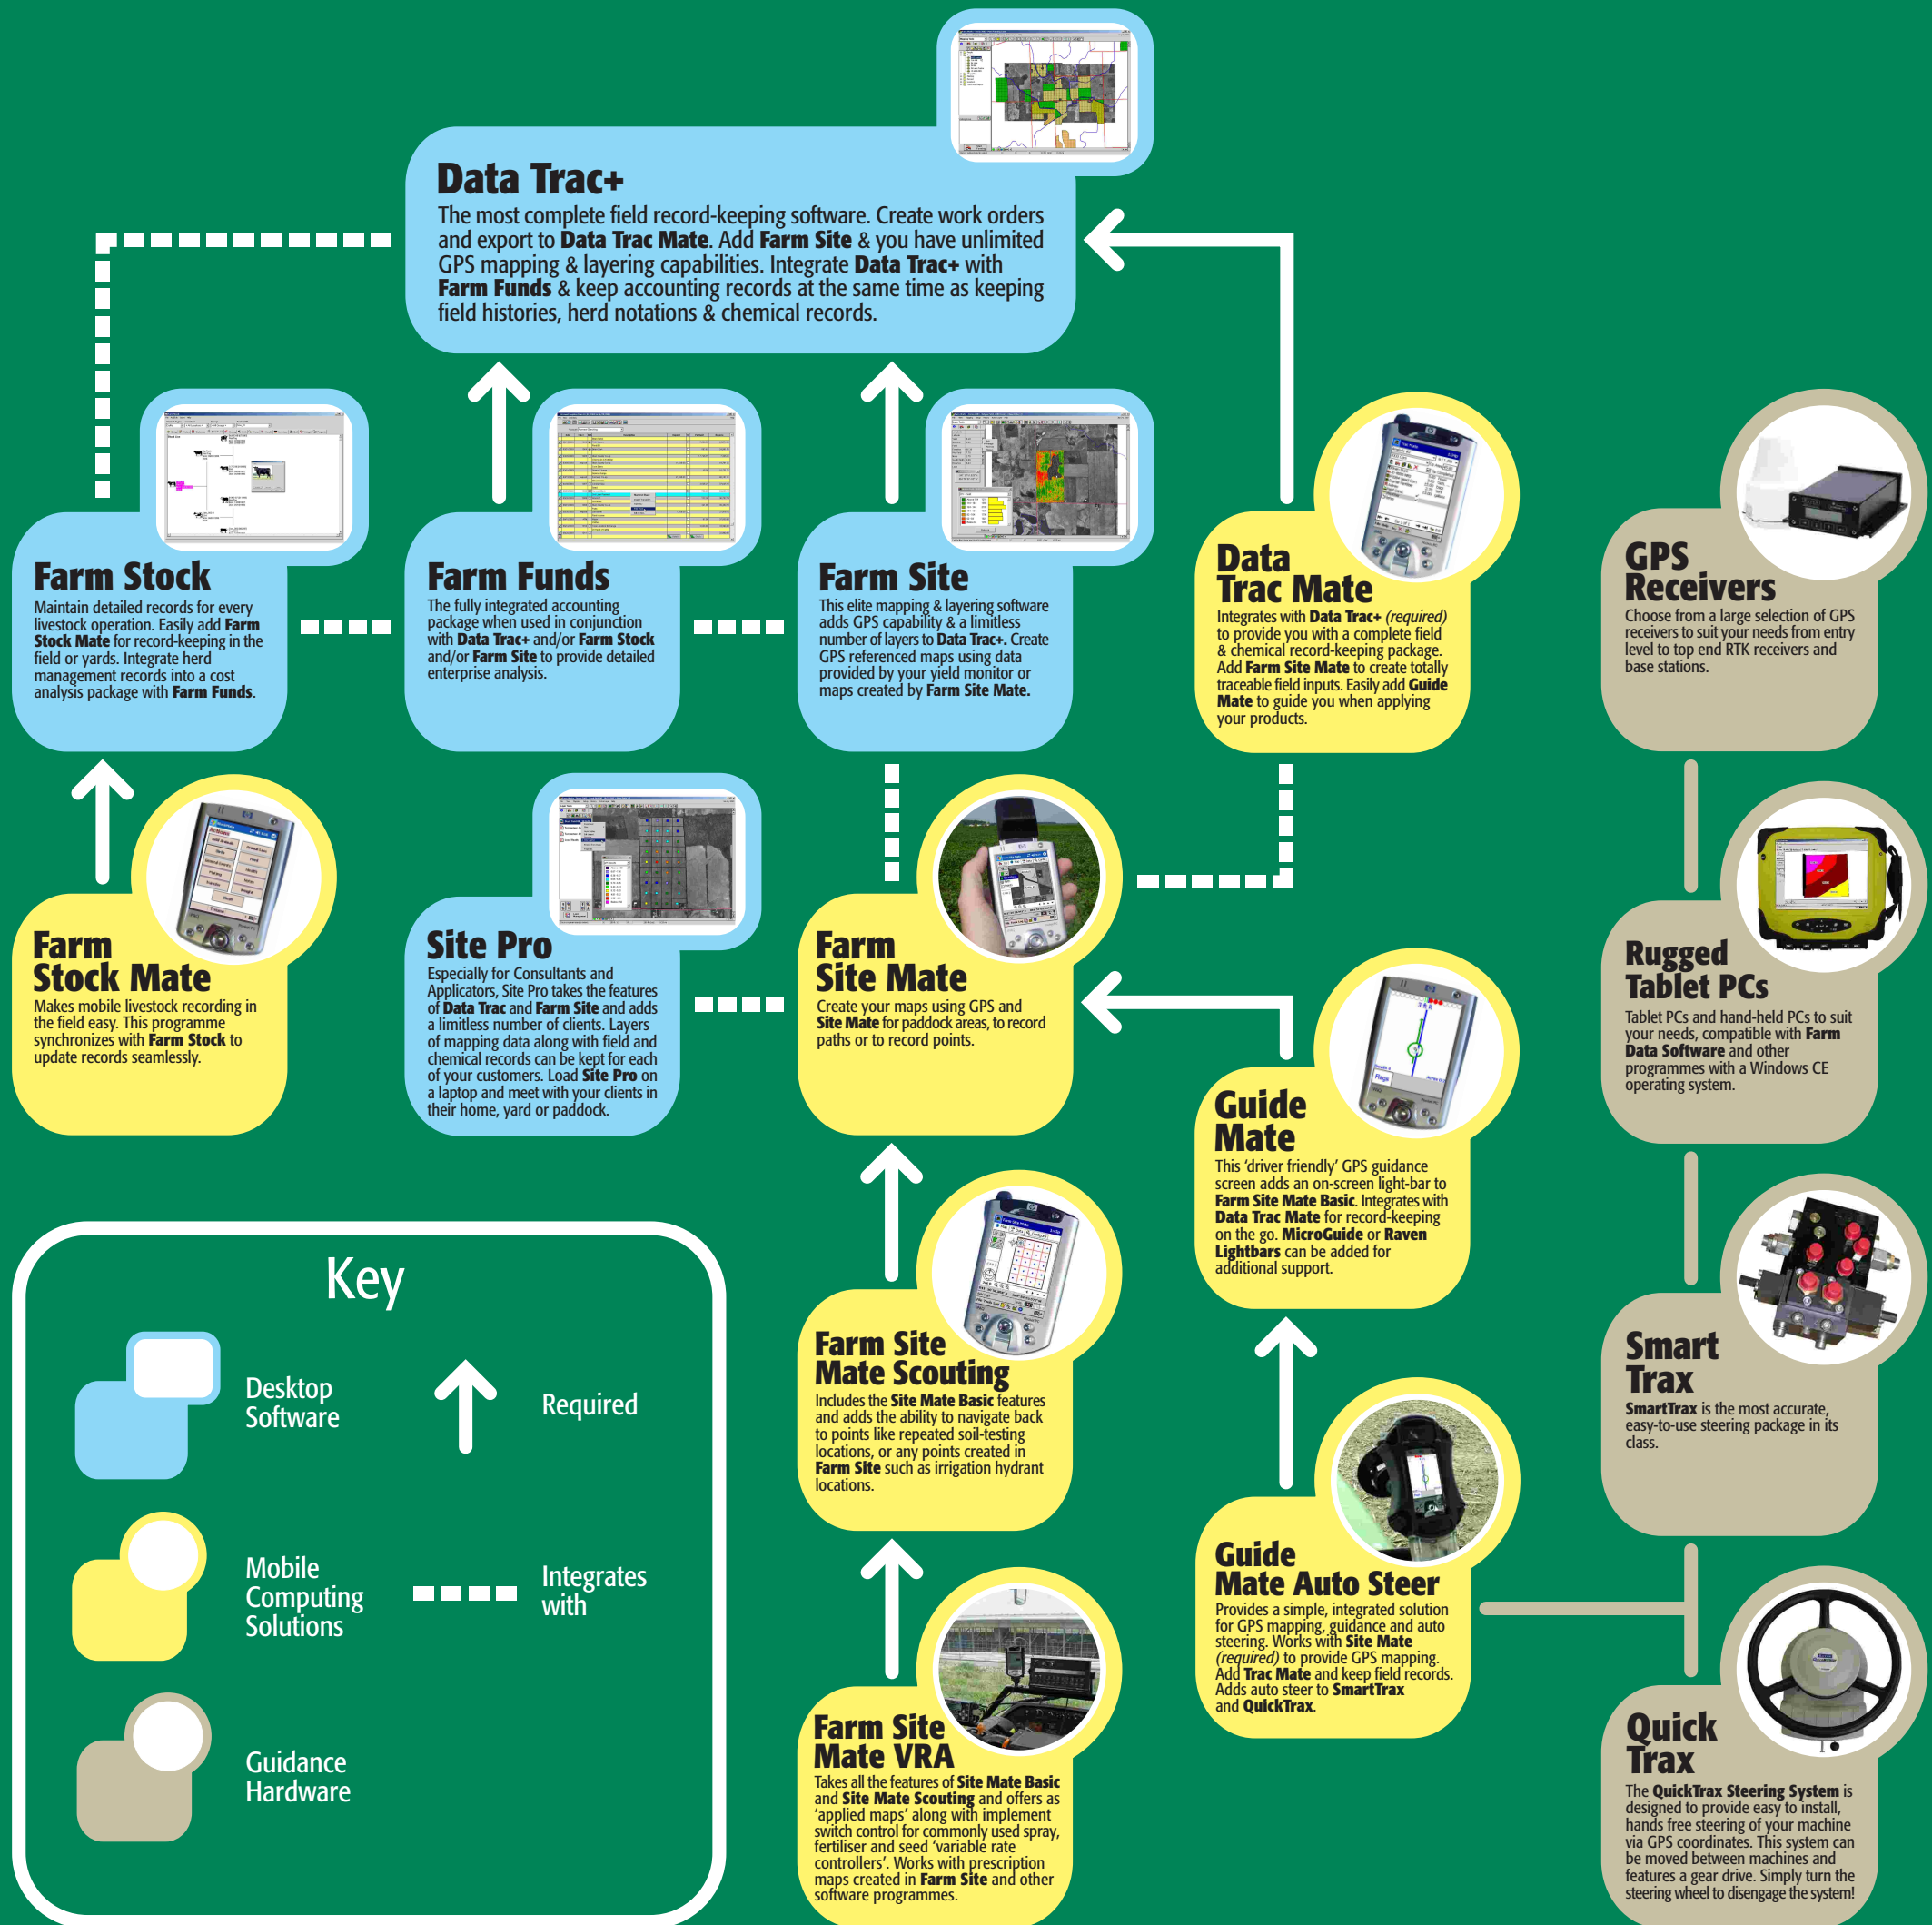

- Guide your way to success with GPS
- Save costs through efficiencies gained
- Keep your records straight
- Trace every input
- Budget and plan with ease

and then integrate it all with one software package to streamline your farming business.

Now you can, with Farm Data Software and Hardware.

The only fully integrated software package on the market, **Farm Data Software** offers integrated solutions for software, hardware, GPS, yield mapping, record keeping, crop planning, mobile and desktop computing, accounting (cash and accrual), livestock and mapping. The best part is that all of the programmes integrate together to provide just one software package.

Traceability

Farm Data Software makes traceability easy. Keep automatic notations for field history noting cultivation practices, fertiliser rates, herbicide use, weather conditions, crop yields and chemical usage using **DataTrac+**. As well you can fulfil HASNO requirements using **DataTrac+** to record, sort and print chemical/pesticide reports and coordinate data required for use with quality assurance manuals. **Data Trac Mate** when used with **Site Mate** becomes the ultimate package for traceability. Use **Farm Funds** to keep a record of your entire inventory such as chemicals on hand and grains stored in each silo. These can be traced from the paddock where the crop was harvested to the point of sale. Using GPS and 'as-applied maps', you can see what you have applied and where it is in your fields.

Farm Data, saving you time and money.

Precision
Course
Management

Precision Course Management features mapping and record-keeping software for golf course managers and greenkeepers. This software features chemical, fertiliser, weather and maintenance records along with golf course mapping that allows managers and greenkeepers to make maps such as course layouts, irrigation, drainage and other maps with GPS.